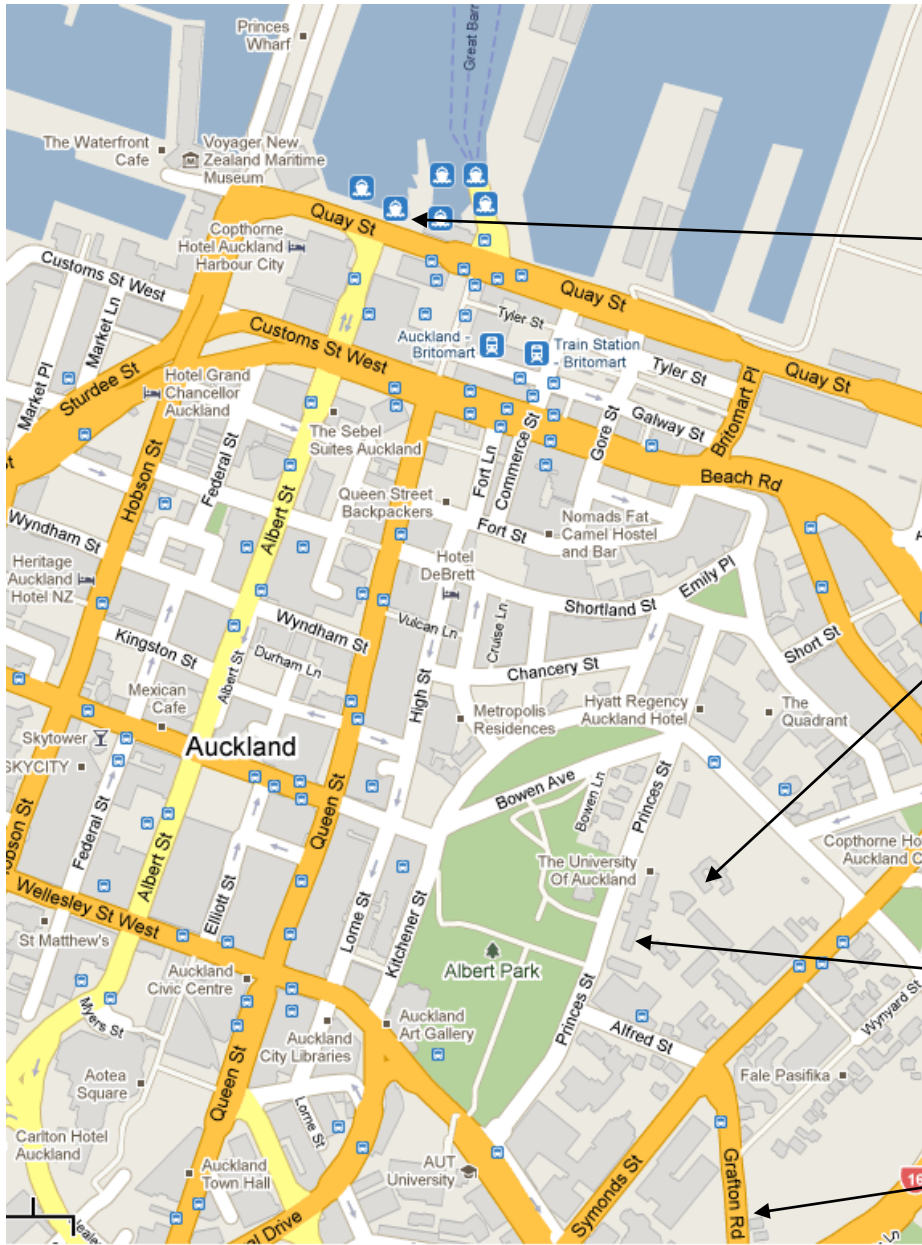

## Map of Auckland showing Key Conference Locations

**Banquet**  
Mon 730pm  
Harbourside  
Restaurant  
Ferry Building  
99 Quay St

**Reception & Registration**  
Sun 6pm  
Old Government  
House  
Corner Princes St,  
Waterloo Quadrant

**Registration & Presentations**  
Clock Tower  
Ground Floor  
(Level 0)  
Rooms 029 & 039  
22 Princes St  
University of  
Auckland

**Parking**  
Owen G Glen  
Building  
Grafton Road

Map courtesy Google.com